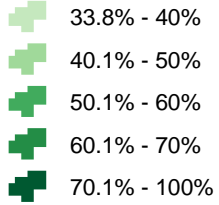

MAP 4
Predominant occupational categories tract,
for the employed population 16 years and older

Managers & Professionals

Council districts

Reference

Office, Sales, White Collar Service

Blue Collar Service & Production