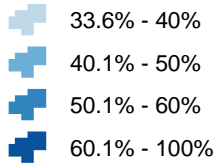

MAP 4
Predominant occupational categories tract,
for the employed population 16 years and older

Managers & Professionals

Council districts

Reference

Office, Sales, White Collar Service

Blue Collar Service & Production