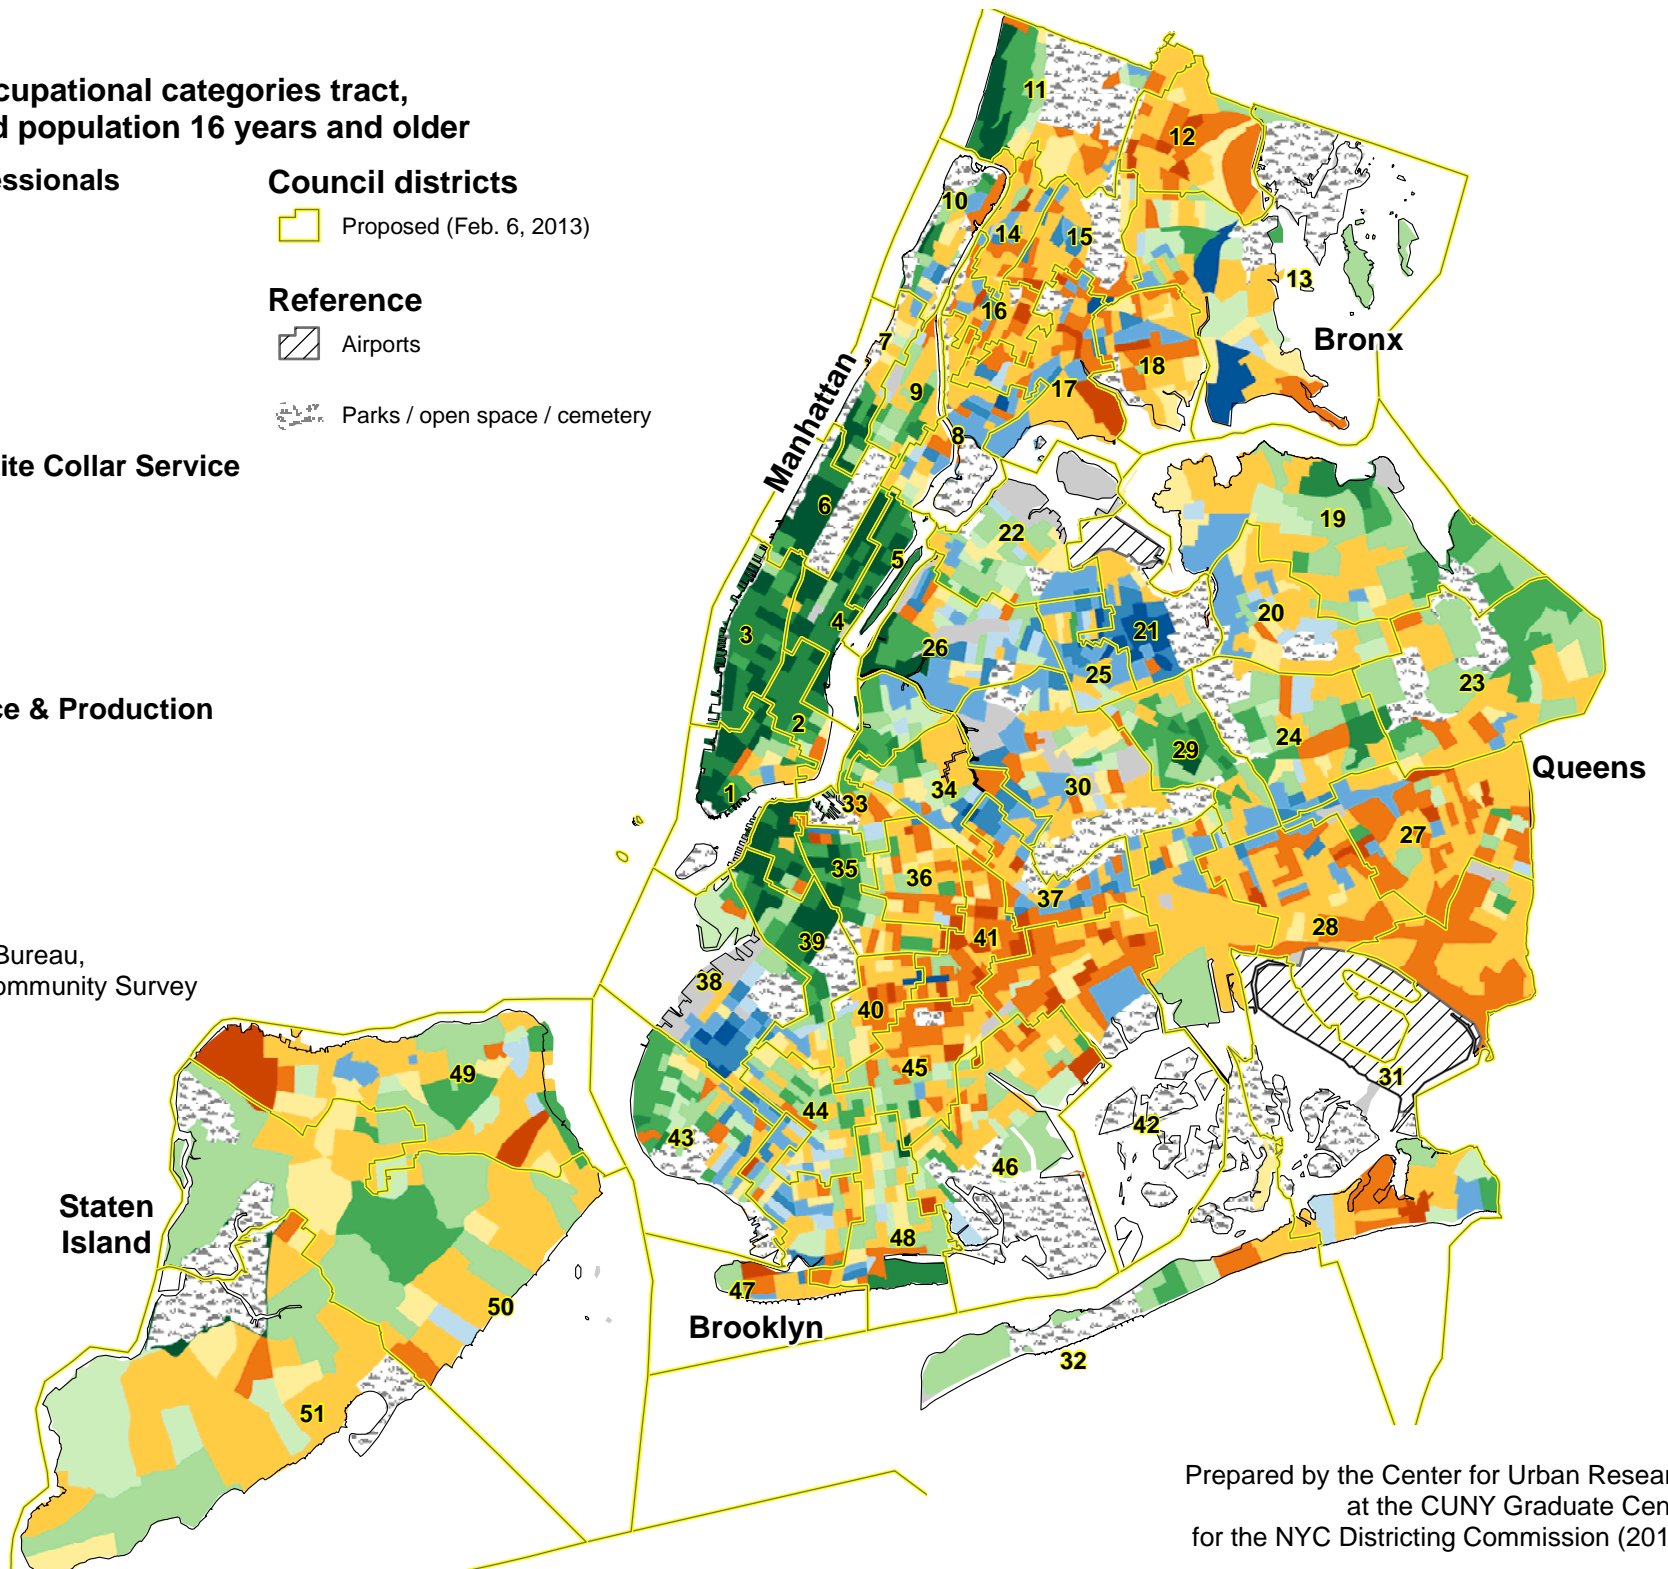

MAP 4
Predominant occupational categories tract,
for the employed population 16 years and older

Managers & Professionals

Council districts

Reference

Office, Sales, White Collar Service

Blue Collar Service & Production

Source: US Census Bureau,
 2007-11 American Community Survey

Prepared by the Center for Urban Research
 at the CUNY Graduate Center
 for the NYC Districting Commission (2013).