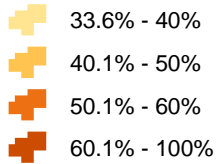

MAP 4
Predominant occupational categories tract,
for the employed population 16 years and older

Managers & Professionals

Council districts

Reference

Office, Sales, White Collar Service

Blue Collar Service & Production