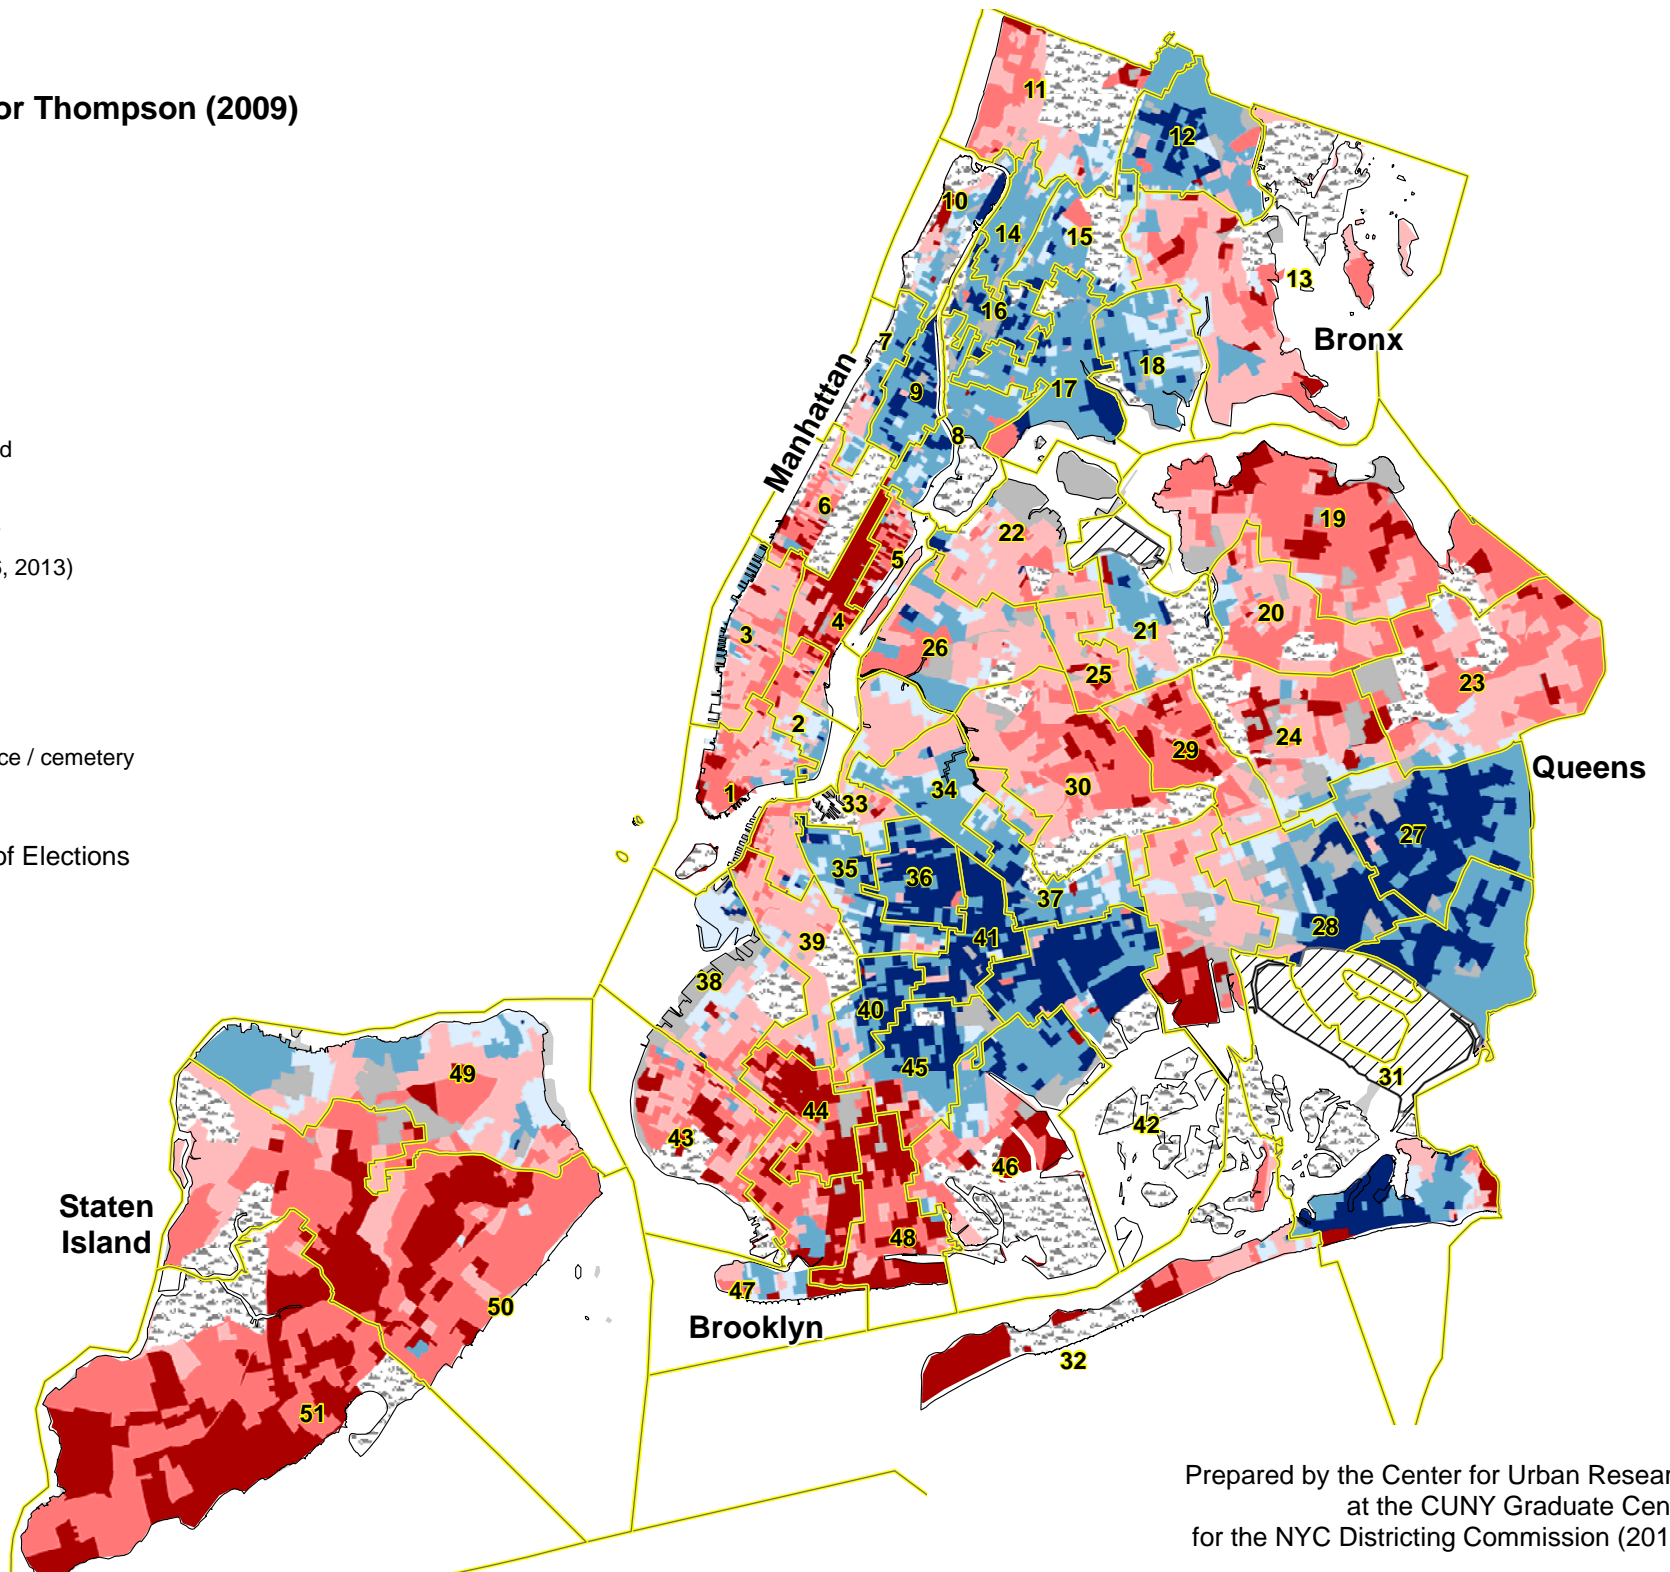

MAP 7

Percent voting for Thompson (2009)

by election district

Council districts

Reference

Source: NYC Board of Elections

Prepared by the Center for Urban Research
at the CUNY Graduate Center
for the NYC Districting Commission (2013).